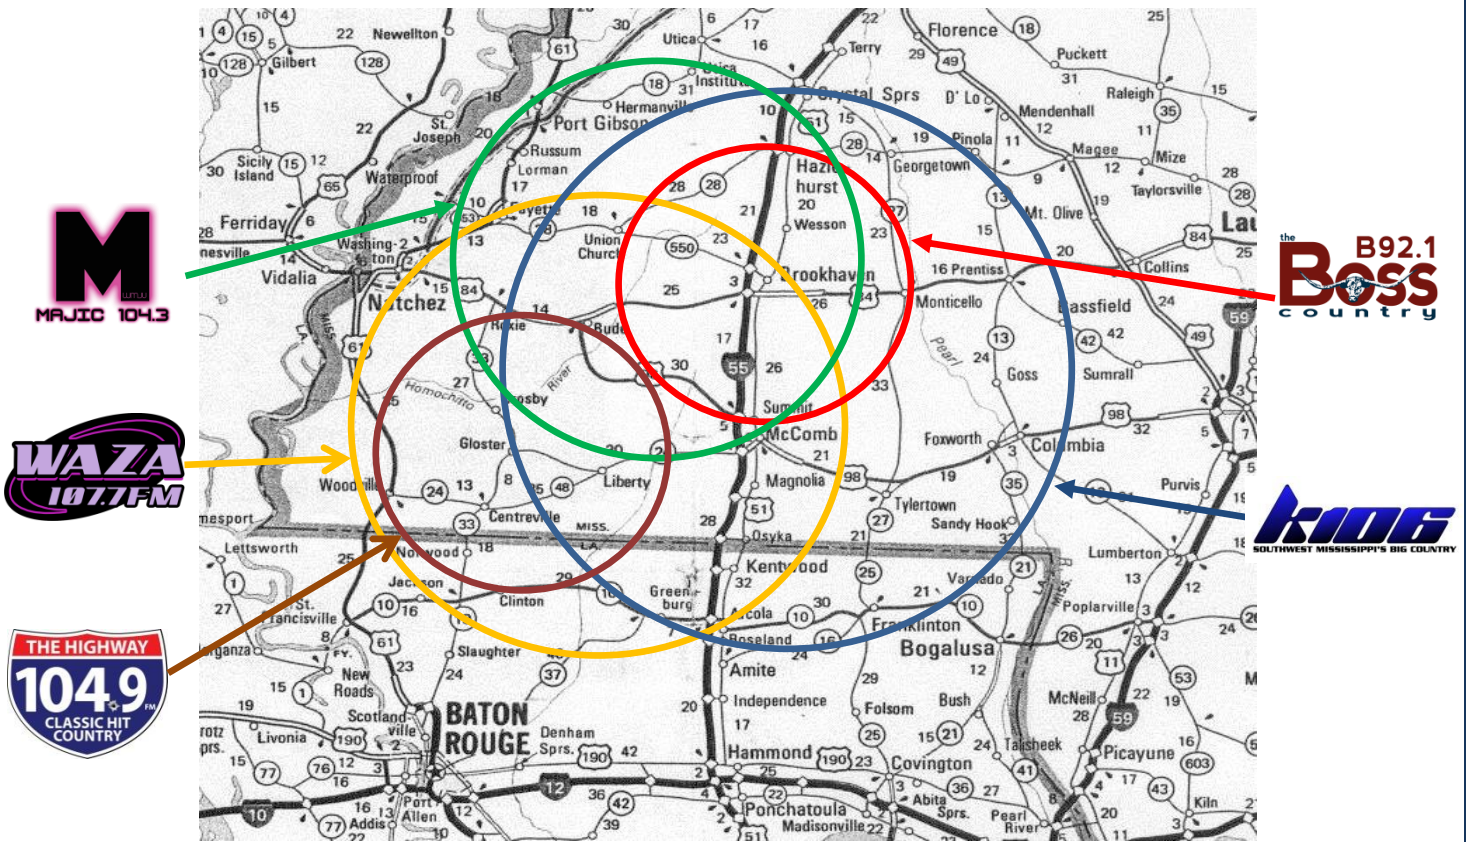

SOUTHWEST BROADCASTING

WAKH- 105.7FM - K106 - 100,000 Watts

K106 “Covers your Country” with today’s hottest country and a few classics too. Featuring “Jackie & Benji in the Morning”. K106 is the legacy country station for Southwest Mississippi

WAZA-FM 107.7 FM

Southwest Mississippi’s blend of Gospel, Blues and Old School R&B which appeals to all age demographics. 107.7 is anchored by the Tom Joyner Morning Show and features Local, Live blues and gospel shows throughout the day.

WBKN – FM – The Boss 92.1

Brookhaven’s iconic country station. Morning show host Ken Hollingsworth provides local news, birthdays, obituaries, weather, and more. The format is a mix of 70’s, 80’s, and 90’s greatest country music. B92 is the official station for Brookhaven Academy sports.

WKJN~FM 104.9 The Highway

104.9 WKJN “The Highway” plays Classic Hit Country from the 60’s into the 90’s. The Highway 104.9 is a solid, stable format that attracts loyal listeners. The format is freshened by daily features, themed weekends, specialty programs, and local content.